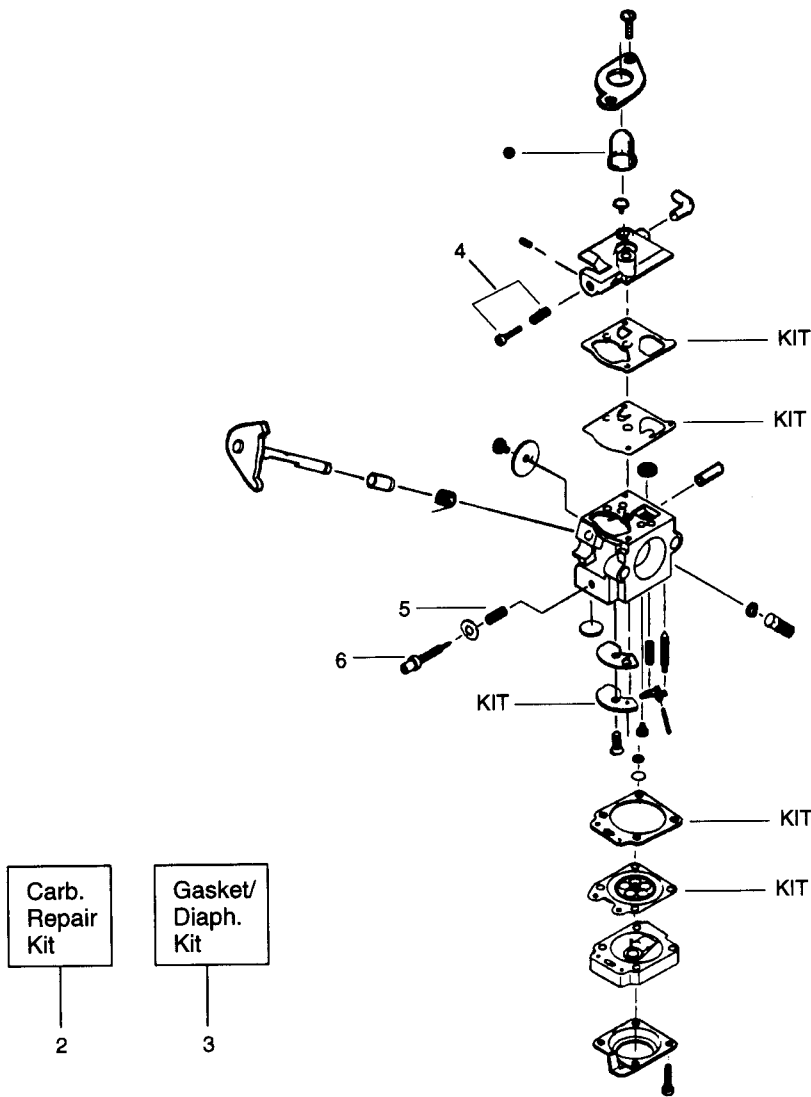

SPAREPARTS

107 26 91-61

Ref.	Part No.	Description	Ref.	Part No.	Description
1.	530095391	Flex Shaft	16.	530069690	Hub Ass'y
2.	530015880	Screw-Throttle Hsg./ Gear Box	17.	530401464	Spring
3.	530038682	Trigger	18.	530401466	Clip-Retainer-Head
4.	530038581	Throttle Hsg. (Right)	19.	530401467	Screw w/ Washer -Head
5.	530095382	Throttle Hsg. (Left)	20.	952715573	Spool w/Line
6.	530038708	Assist Handle	21.	530095395	Gear Box Ass'y.
7.	530015768	Locknut-Gear Box	22.	530016202	Screw
8.	530094742	Clamp-Handle	23.	530016129	Washer
9.	530092062	Washer	24.	530401992	Wingnut-Gear Box
10.	530016152	Wingnut-Handle	25.	530049072	Wire Ass'y.
11.	530069881	Drive Shaft Hsg. Ass'y	26.	530069572	Switch
12.	530095249	Line Limiter			
13.	530015886	Screw-Line Limiter			
14.	530069752	Shield Kit Ass'y. (Incl. 7, 10, 12 & 13)			
15.	952715575	Cutting Head Ass'y. (Incl. 16-20)			
				Not Shown	
				530084464	Operator Manual

✓ = NEW PART NUMBER FOR THIS IPL

★ = REFER TO THE SERVICE REFERENCE INDICATED FOR MORE INFORMATION. (LOCATED AT END OF IPL)

Carburetor Assembly Kit – #530069754 WA226

Ref.	Part No.	Description
1.	530038404	Limiter Cap
2.	530069842	Carburetor Repair Kit (● Indicates Contents)
3.	530069844	Gasket/Diaphragm Kit (KIT = Indicates Contents)
4.	530035296	Idle Screw & Spring Kit
5.	530035342	Low Speed Spring
6.	530035341	Low Speed Needle