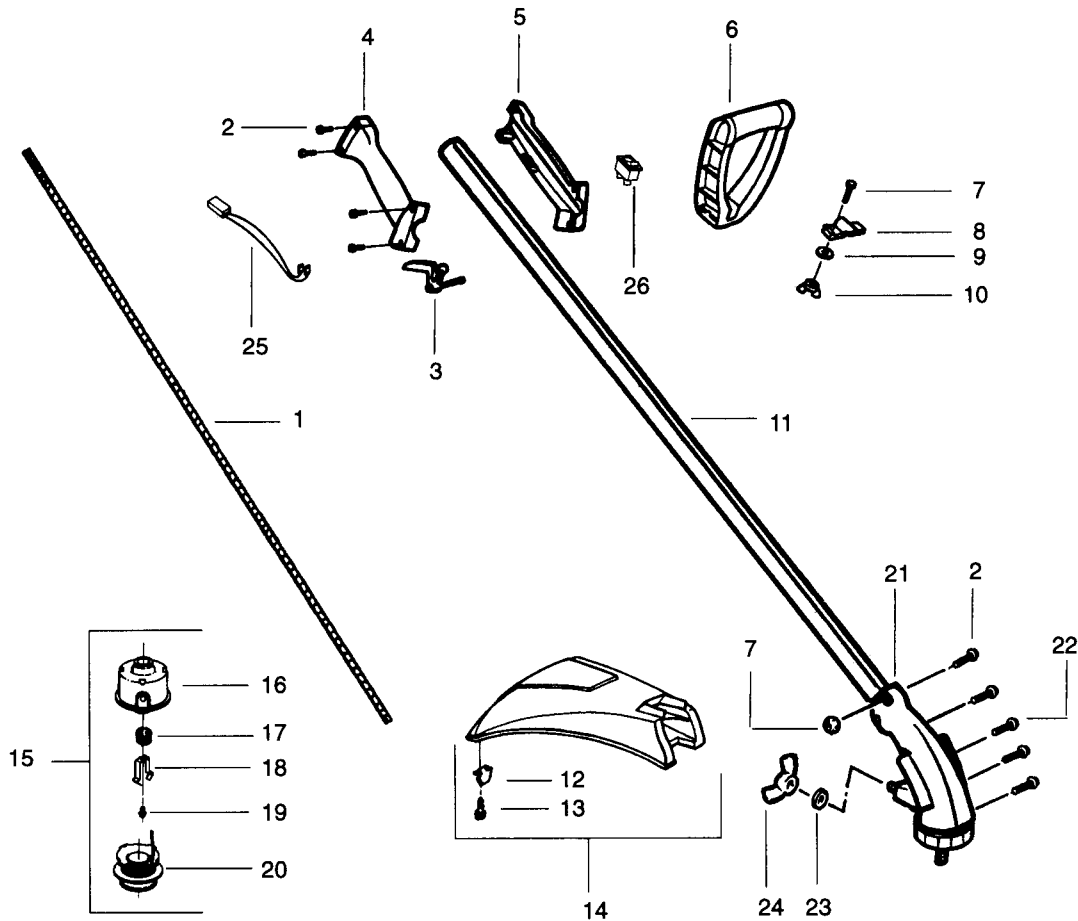

SPAREPARTS

107 26 91-61

Ref.	Part No.	Description	Ref.	Part No.	Description
1.	530095391	Flex Shaft	16.	530069690	Hub Ass'y
2.	530015880	Screw-Throttle Hsg./ Gear Box	17.	530401464	Spring
3.	530038682	Trigger	18.	530401466	Clip-Retainer-Head
4.	530038581	Throttle Hsg. (Right)	19.	530401467	Screw w/ Washer -Head
5.	530095382	Throttle Hsg. (Left)	20.	952715573	Spool w/Line
6.	530038708	Assist Handle	21.	530095395	Gear Box Ass'y.
7.	530015768	Locknut-Gear Box	22.	530016202	Screw
8.	530094742	Clamp-Handle	23.	530016129	Washer
9.	530092062	Washer	24.	530401992	Wingnut-Gear Box
10.	530016152	Wingnut-Handle	25.	530049072	Wire Ass'y.
11.	530069881	Drive Shaft Hsg. Ass'y	26.	530069572	Switch
12.	530095249	Line Limiter			
13.	530015886	Screw-Line Limiter			
14.	530069752	Shield Kit Ass'y. (Incl. 7, 10, 12 & 13)			
15.	952715575	Cutting Head Ass'y. (Incl. 16-20)			
				Not Shown	
				530084464	Operator Manual

✓ = NEW PART NUMBER FOR THIS IPL

★ = REFER TO THE SERVICE REFERENCE INDICATED FOR MORE INFORMATION. (LOCATED AT END OF IPL)

Carburetor Assembly Kit – #530069754 WA226

Ref.	Part No.	Description
1.	530038404	Limiter Cap
2.	530069842	Carburetor Repair Kit (● Indicates Contents)
3.	530069844	Gasket/Diaphragm Kit (KIT = Indicates Contents)
4.	530035296	Idle Screw & Spring Kit
5.	530035342	Low Speed Spring
6.	530035341	Low Speed Needle