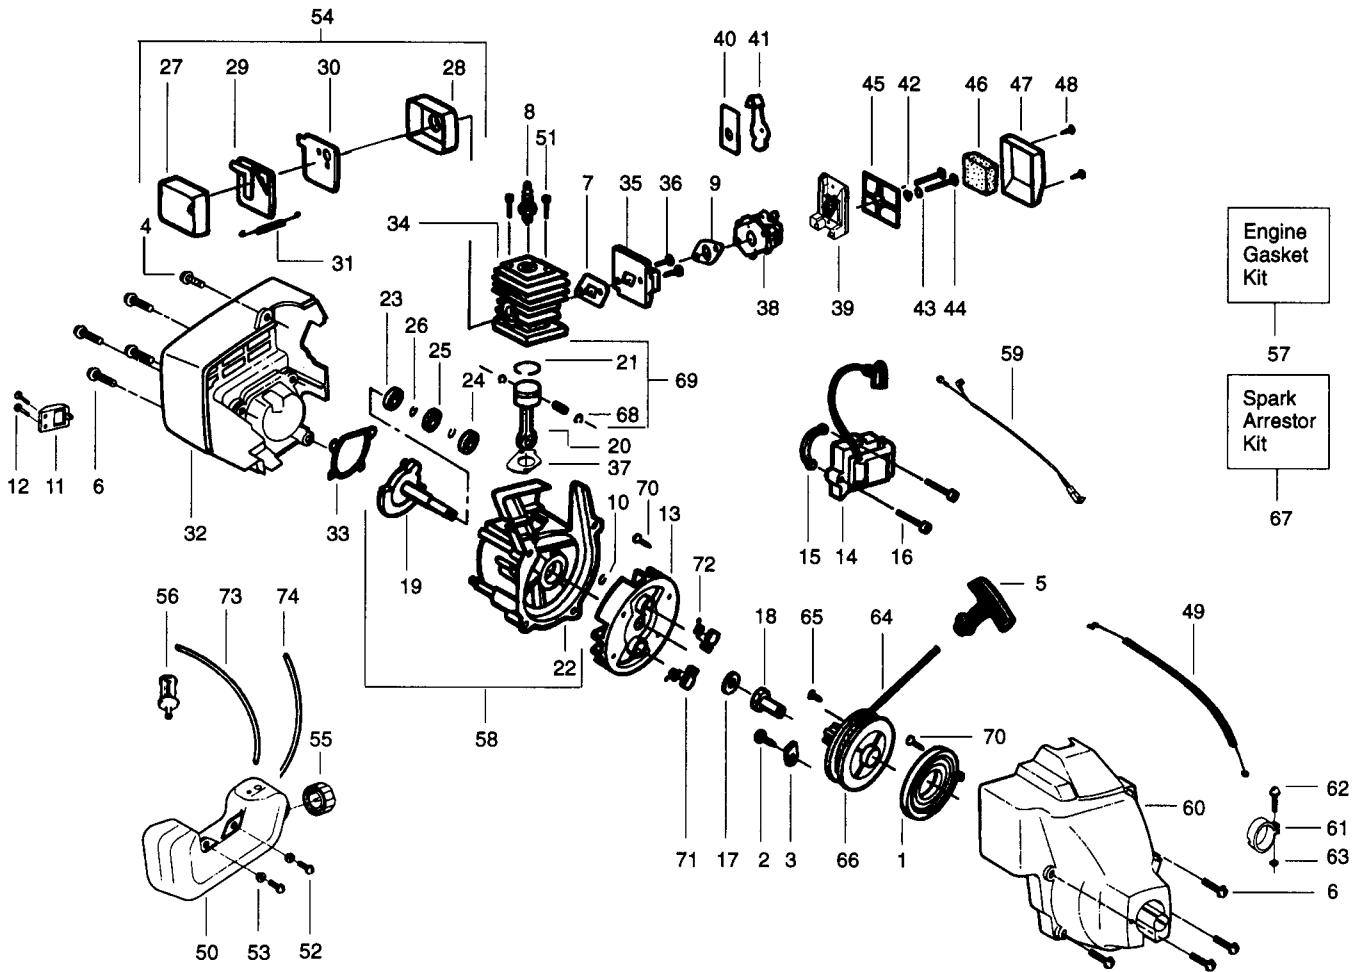

SPAREPARTS

107 26 91-61

Ref.	Part No.	Description	Ref.	Part No.	Description
1.	530095391	Flex Shaft	16.	530069690	Hub Ass'y
2.	530015880	Screw-Throttle Hsg./ Gear Box	17.	530401464	Spring
3.	530038682	Trigger	18.	530401466	Clip-Retainer-Head
4.	530038581	Throttle Hsg. (Right)	19.	530401467	Screw w/ Washer -Head
5.	530095382	Throttle Hsg. (Left)	20.	952715573	Spool w/Line
6.	530038708	Assist Handle	21.	530095395	Gear Box Ass'y.
7.	530015768	Locknut-Gear Box	22.	530016202	Screw
8.	530094742	Clamp-Handle	23.	530016129	Washer
9.	530092062	Washer	24.	530401992	Wingnut-Gear Box
10.	530016152	Wingnut-Handle	25.	530049072	Wire Ass'y.
11.	530069881	Drive Shaft Hsg. Ass'y	26.	530069572	Switch
12.	530095249	Line Limiter			
13.	530015886	Screw-Line Limiter			
14.	530069752	Shield Kit Ass'y. (Incl. 7, 10, 12 & 13)			
15.	952715575	Cutting Head Ass'y. (Incl. 16-20)			
				Not Shown	
				530084464	Operator Manual

✓ = NEW PART NUMBER FOR THIS IPL

★ = REFER TO THE SERVICE REFERENCE INDICATED FOR MORE INFORMATION. (LOCATED AT END OF IPL)

Carburetor Assembly Kit – #530069754 WA226

Ref.	Part No.	Description
1.	530038404	Limiter Cap
2.	530069842	Carburetor Repair Kit (● Indicates Contents)
3.	530069844	Gasket/Diaphragm Kit (KIT = Indicates Contents)
4.	530035296	Idle Screw & Spring Kit
5.	530035342	Low Speed Spring
6.	530035341	Low Speed Needle